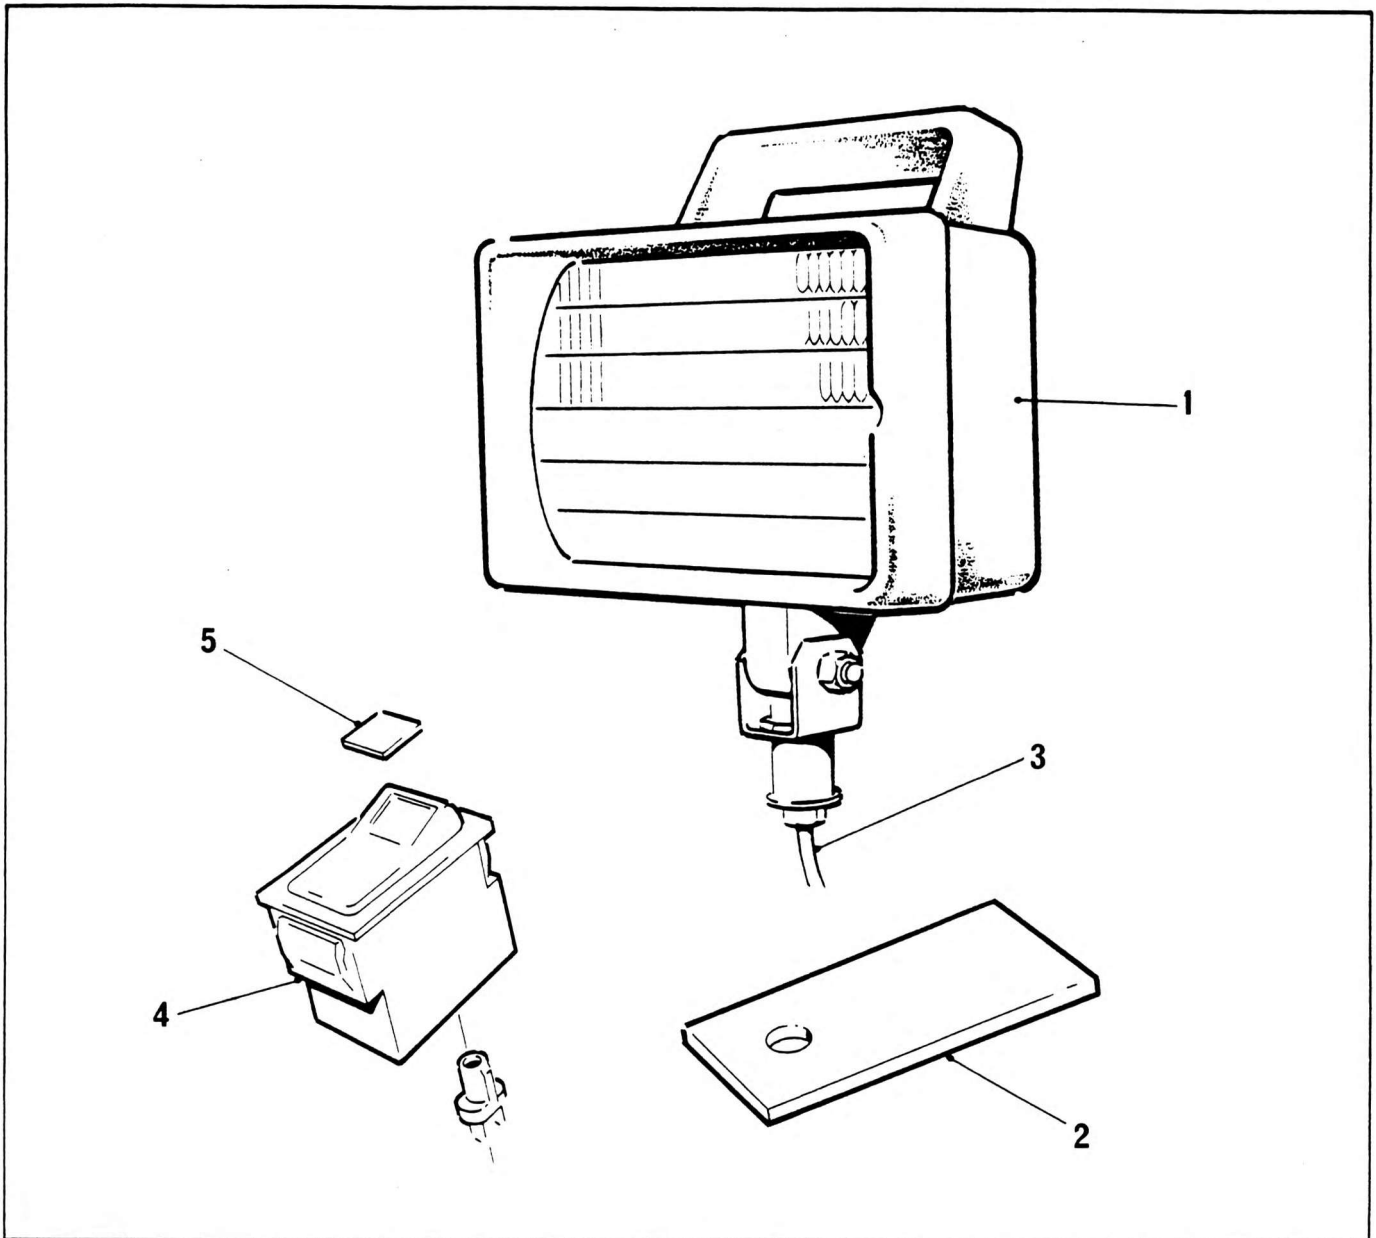

TWIN WORKLIGHT ASSY BOOM

NO.	PART NO.	QTY.	DESCRIPTION	NO.	PART NO.	QTY.	DESCRIPTION
1 +	8785905	2	Searchlight Halogen 24v				
2	6-705-996043	2	Plate Mounting				
3	513593	2	Cable Twin Circ. 14/03				
4	8387661	1	Switch Rocker S-P 2 Position				
5	7-589-990083	1	Lens Insert Boom Light				